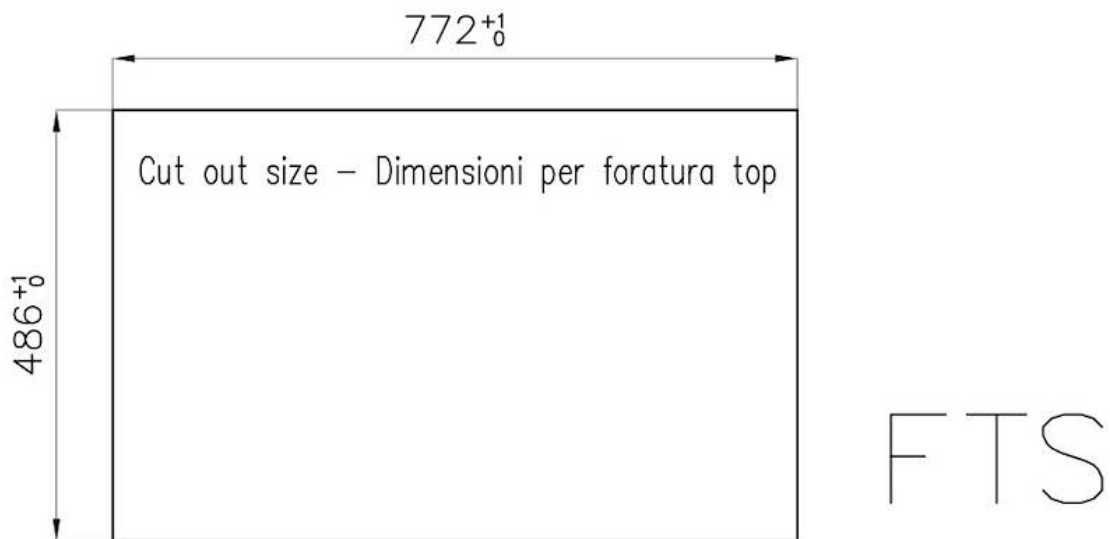

Drainer No

Width 79 cm

Bowl dimension 340x400mm

Number of bowls 2 bowls

Waste fitting 3,5" drain

FEATURES

Diamond-shape bottom The draining of water is an important feature in a sink, and it's always taken good care of in Foster products. In the bent-welded sinks, which would have a flat bottom, the proper draining is guaranteed by the elegant beveling, which helps the water flow.

Squared bowls - 0/9 radius The square bowls of Foster have perfectly squared vertical edges, while those on the bottom have a small radius of 9 mm that facilitates cleaning operations.

Perimetral overflow The overflow is always a security on the Foster sinks that prevents the overflow of water in case of oversights. The perimeter drain solution improves aesthetics thanks to its square and essential shape.

Deep bowls This bowls reach an important depth, over 20 cm, thanks to the advanced production technology, that can be offer great capieny and practicity in all the washing operations.

TECHNICAL DATA

Lavello serie Quadra cod. 1208/050