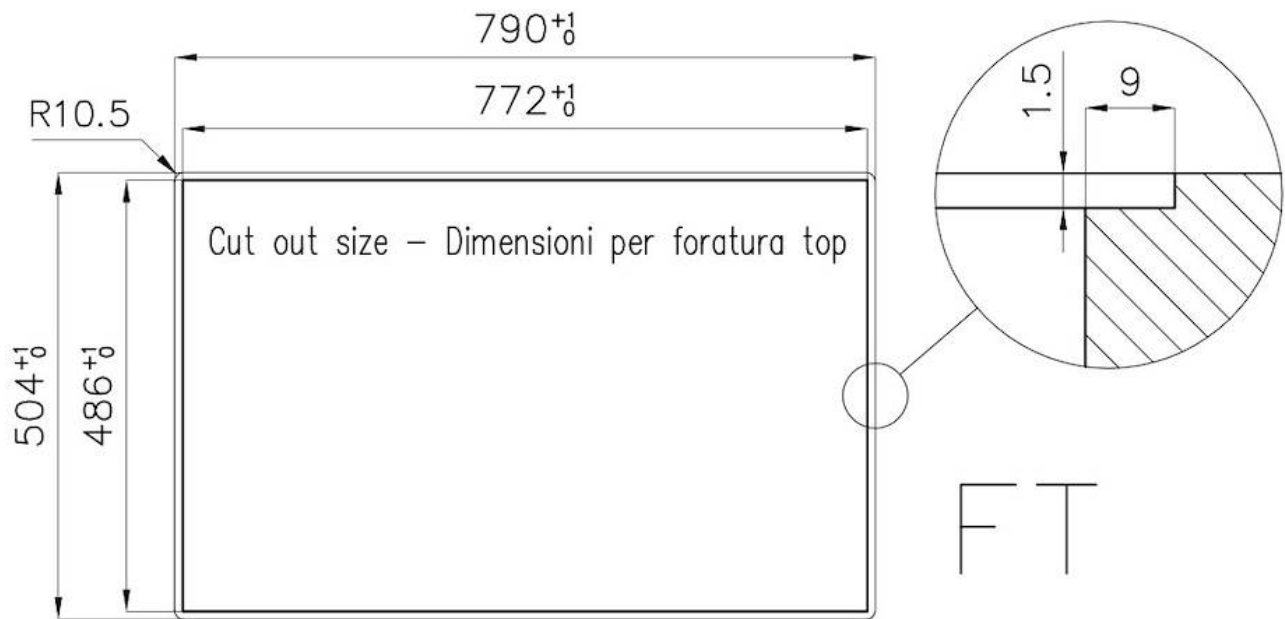

Sink Quadra

Kitchen Sinks

Code: 1208 050

DETAILS

Edge/Installation Type	Flush-mount Top-mount
Finish	Foster brushed
Material	AISI 304 stainless steel
Texture	Brushed in line
Base	80 cm
Dimensions	789x503 mm
Standard fittings	Fixing hooks, gasket, drain, overflow and siphon, boxed packing
Mixer holes	1 standard hole
Built-in hole	View technical data sheet

Drainer No

Width 79 cm

Bowl dimension 340x400mm

Number of bowls 2 bowls

Waste fitting 3,5" drain

FEATURES

Diamond-shape bottom The draining of water is an important feature in a sink, and it's always taken good care of in Foster products. In the bent-welded sinks, which would have a flat bottom, the proper draining is guaranteed by the elegant beveling, which helps the water flow.

Squared bowls - 0/9 radius The square bowls of Foster have perfectly squared vertical edges, while those on the bottom have a small radius of 9 mm that facilitates cleaning operations.

Perimetral overflow The overflow is always a security on the Foster sinks that prevents the overflow of water in case of oversights. The perimeter drain solution improves aesthetics thanks to its square and essential shape.

Deep bowls This bowls reach an important depth, over 20 cm, thanks to the advanced production technology, that can be offer great capieny and practicity in all the washing operations.

TECHNICAL DATA

Lavello serie Quadra cod. 1208/050