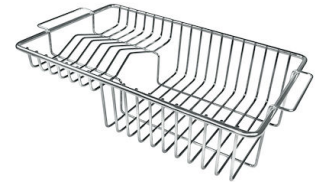

Drainer No

Width 79 cm

Bowl dimension 340x400mm

Number of bowls 2 bowls

Waste fitting 3,5" drain

FEATURES

Diamond-shape bottom The draining of water is an important feature in a sink, and it's always taken good care of in Foster products. In the bent-welded sinks, which would have a flat bottom, the proper draining is guaranteed by the elegant beveling, which helps the water flow.

Deep bowls This bowls reach an important depth, over 20 cm, thanks to the advanced production technology, that can be offer great capieny and practicity in all the washing operations.

TECHNICAL DATA

Lavello serie Quadra cod. 1208/050

OPTIONAL ACCESSORIES

Glass chopping board
8631 300

HPDE Chopping board
8657 001

HPDE Twin chopping board
8644 101

Stainless steel basket
8611 000

Stainless steel plate rack
8100 303
* only in combination with the accessory
8644 101

Stainless steel plate rack
8100 201

White bowl
8153 100

**Graters kit with ring-holder and
food collection tray**
8159 101
* only in combination with the accessory
8644 101

Stainless steel perforated tray
8151 000
* only in combination with the accessory
8644 101